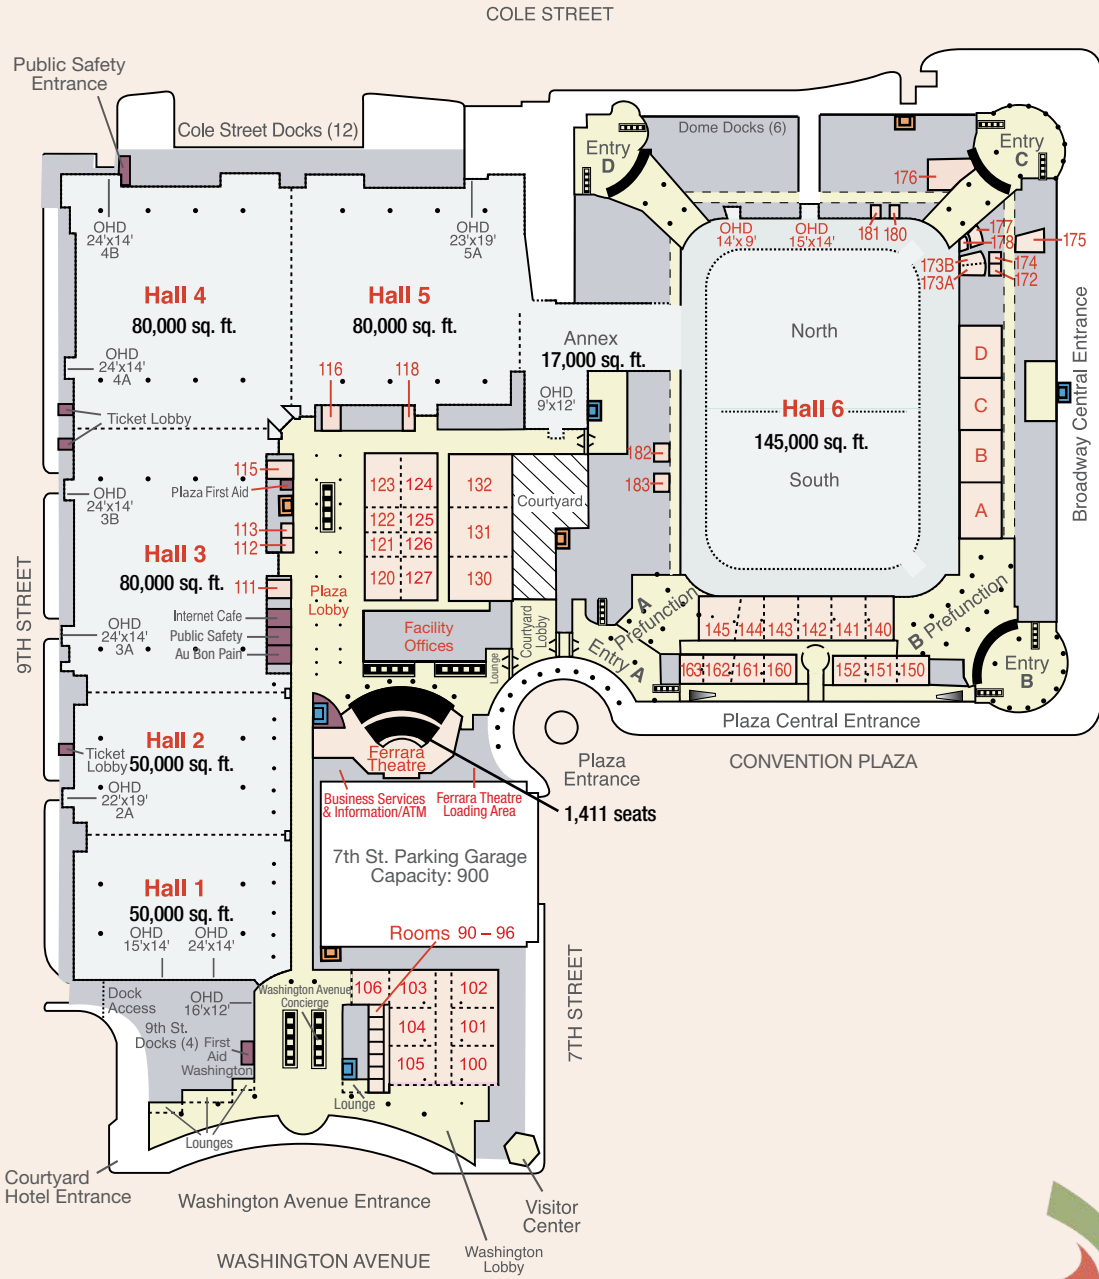

# LEVEL 1

-  Elevator
-  Freight Elevator
-  Escalator and/or stairs
-  Ramp

# SC21

St. Louis, MO | science & beyond.

## LEGEND

-  Urgent Care
-  Metrolink Stop
-  Downtown Trolley
-  Visitor Center

## HOTEL