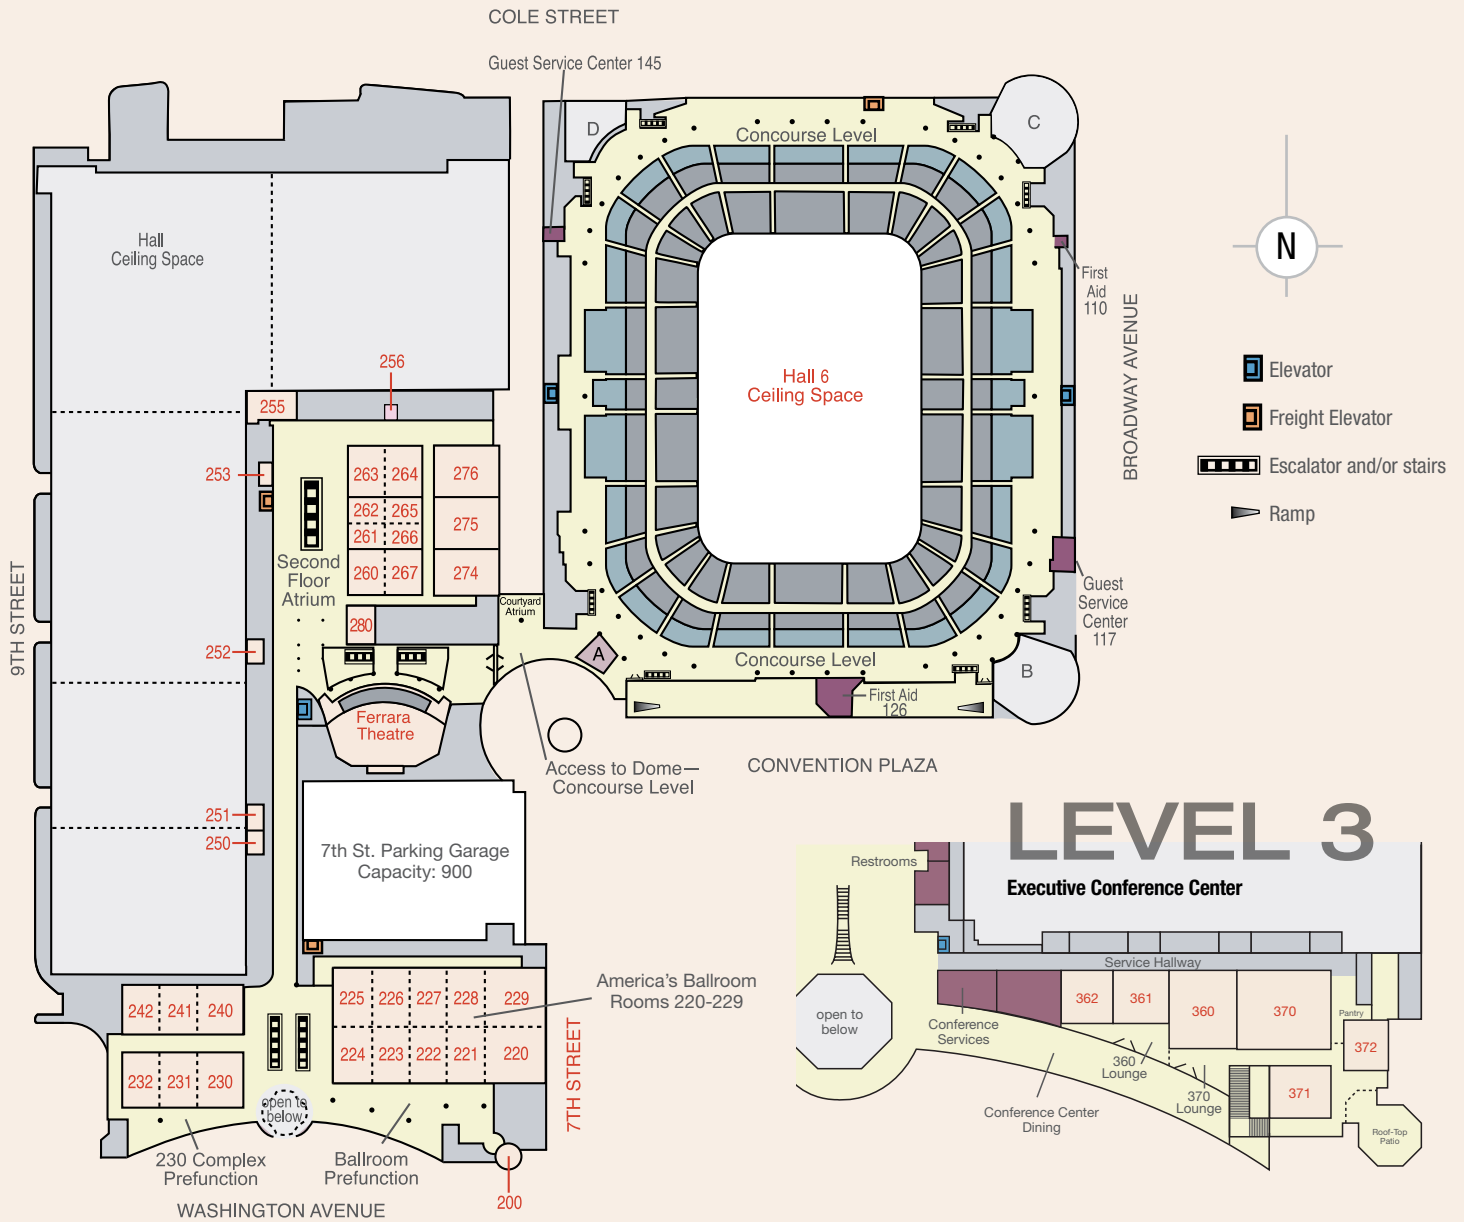

LEVEL 2

LEVEL 3

SC21

St. Louis, MO | science & beyond.